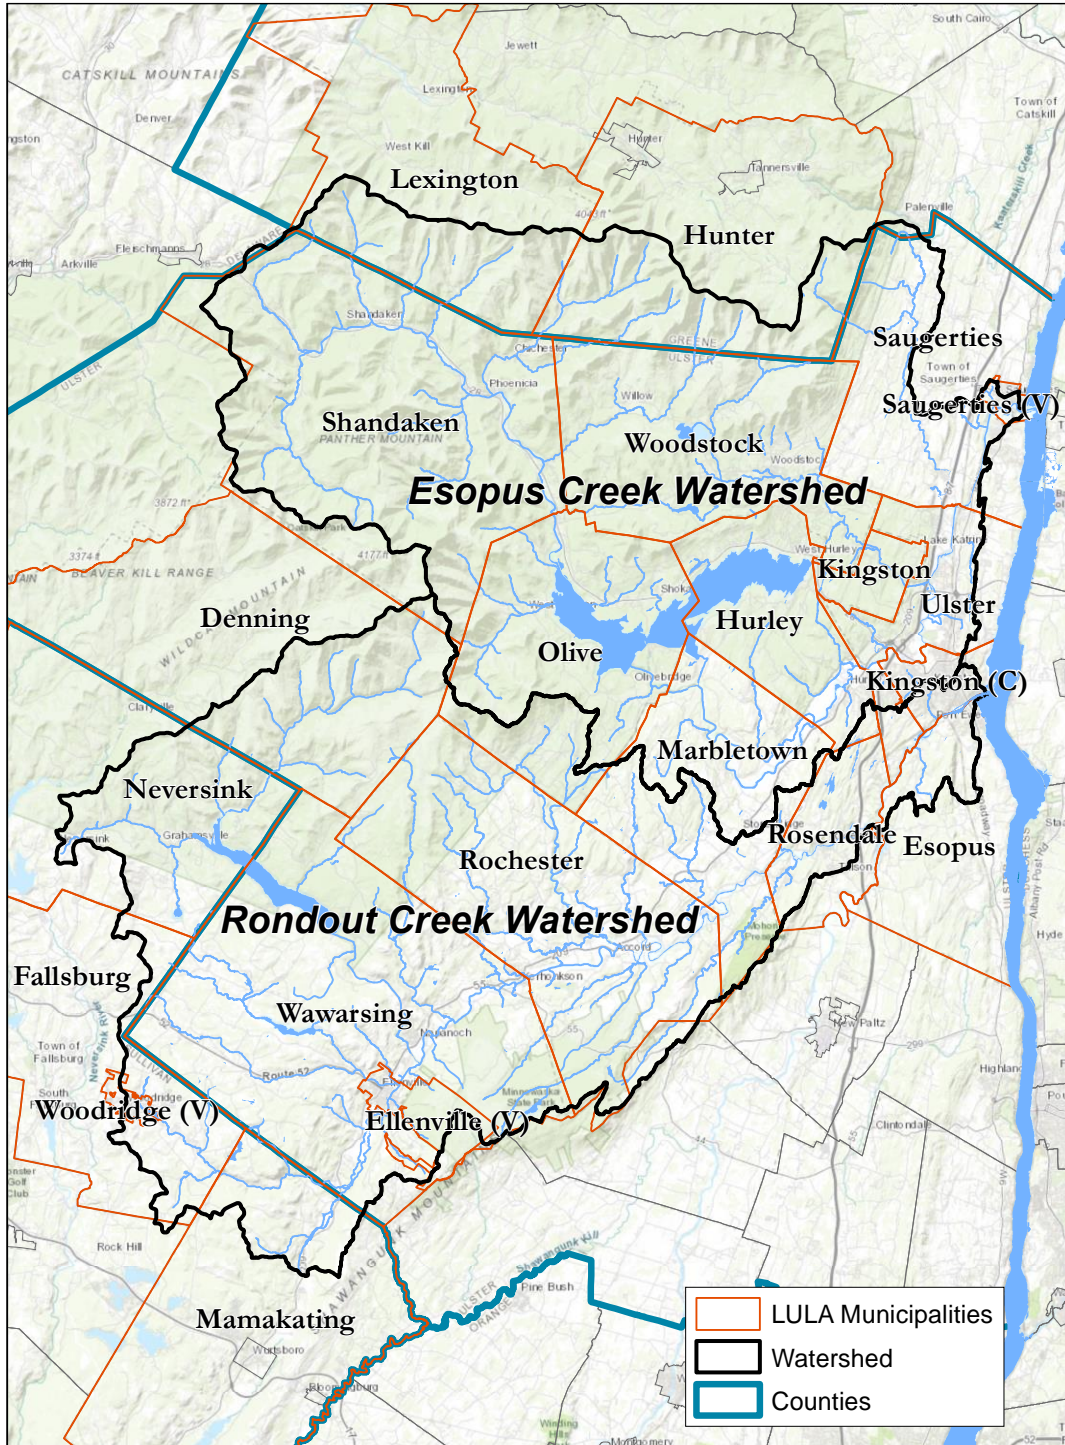

# LAND USE LEADERSHIP ALLIANCE

### Municipalities Eligible for Participating in the Esopus Creek – Rondout Creek LULA:

Municipality	Watershed	County
Denning	Upper Rondout	Ulster
Ellenville (Village)	Rondout	Ulster
Esopus	Rondout	Ulster
Fallsburg	Rondout	Sullivan
Greene County	Upper Esopus	Greene
Hunter	Upper Esopus	Greene
Hurley	Esopus + Rondout	Ulster
Kingston (City)	Esopus + Rondout	Ulster
Kingston (Town)	Esopus	Ulster
Lexington	Upper Esopus	Greene
Mamakating	Rondout	Sullivan
Marbletown	Esopus + Rondout	Ulster
Neversink	Upper Rondout	Sullivan
Olive	Esopus + Rondout	Ulster
Rochester	Rondout	Ulster
Rosendale	Rondout	Ulster
Saugerties (Town)	Esopus	Ulster
Saugerties (Village)	Esopus	Ulster
Shandaken	Upper Esopus	Ulster
Sullivan County	Rondout	Sullivan
Ulster	Esopus + Rondout	Ulster
Ulster County	Esopus + Rondout	Ulster
Wawarsing	Rondout	Ulster
Woodridge (Village)	Rondout	Sullivan
Woodstock	Esopus	Ulster

# LAND USE LEADERSHIP ALLIANCE TRAINING PROGRAM

Rondout and Esopus Watersheds with Municipalities